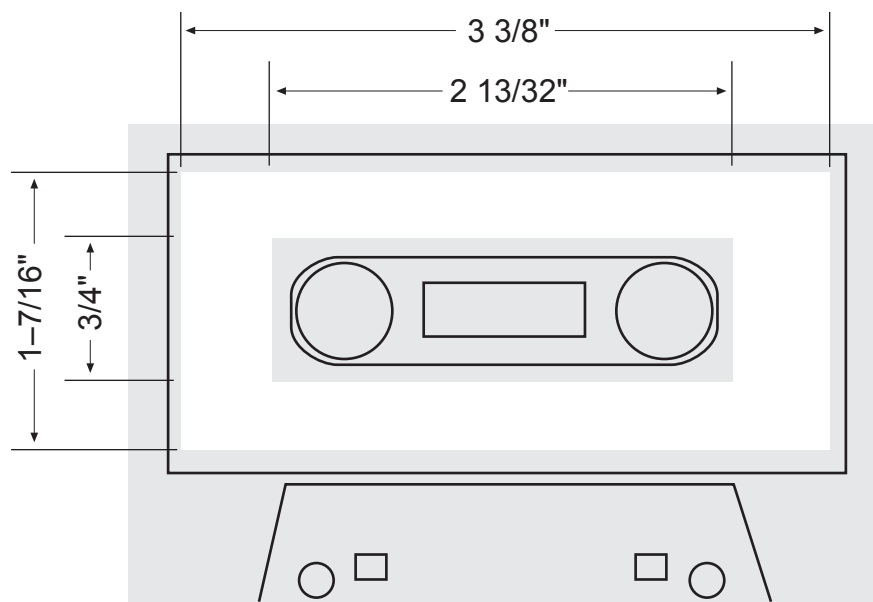

Audio Tape

White is print area.
No printing allowed in gray areas.